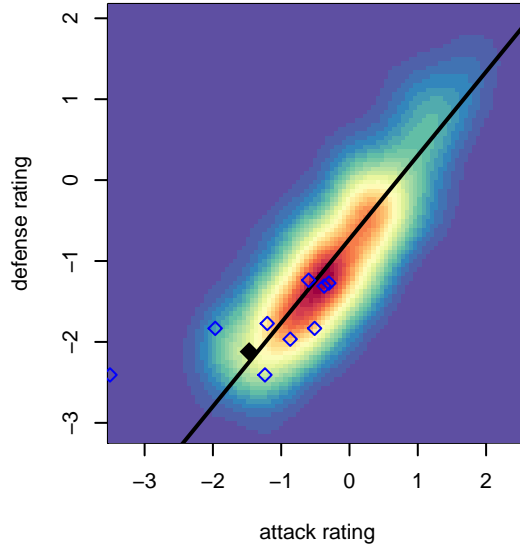

Seattle Celtic Gold B05

Seattle Celtic
 Seattle, WA
 B05 total strength=286
 attack=0.23 defense=0.12
 fall league = PSPL Copa Blue U12
 spr league = Spr PSPL Copa U12

alt names used:
 Seattle Celtic B05 Gold
 Seattle Celtic B05 Gold

Venues played:
 2016 PSPL Copa Blue U12
 2016 Spr PSPL Copa U12

Seattle Celtic Gold B05
 Dots are actual minus expected GF (blue circles) and GA (red triangles).
 Blue line is smoothed change in attack strength. Red is smoothed change in defense strength.

**attack and defense variance (black dot)
relative to other teams
and top 10 in region**

**attack and defense rating
relative to others at age
and all opponents in last 13 months**

Performance relative to 13 month average