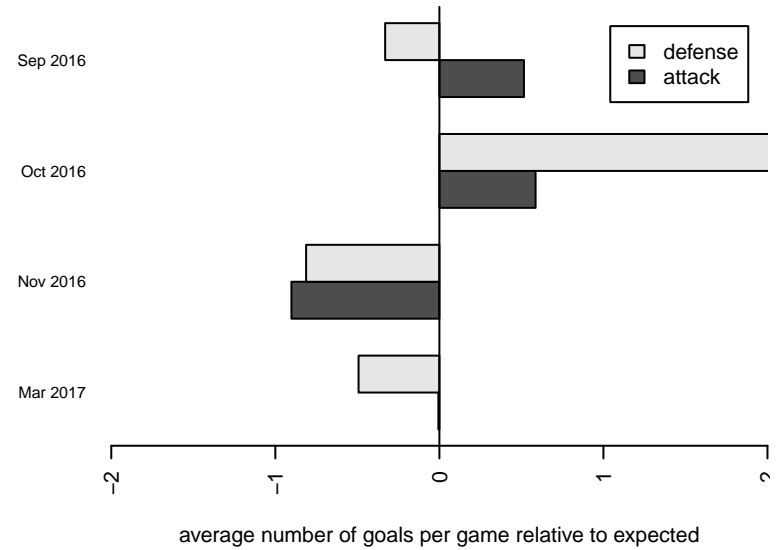

Performance relative to 13 month average