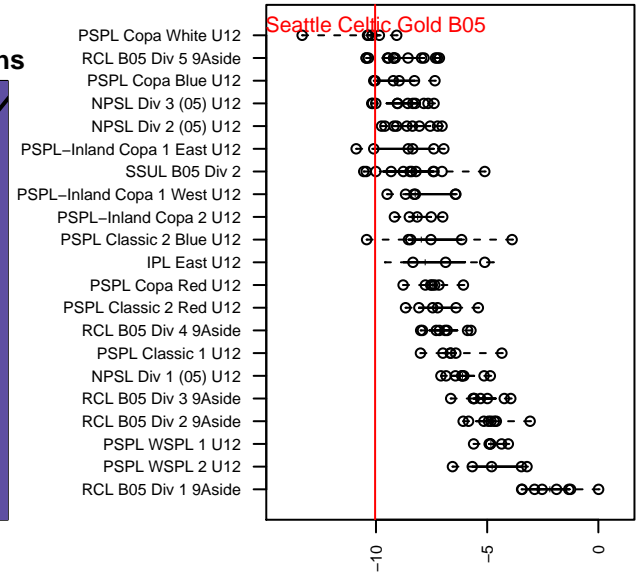

Seattle Celtic Gold B05

Seattle Celtic
 Seattle, WA
 B05 total strength=286
 attack=0.23 defense=0.12
 fall league = PSPL Copa Blue U12
 spr league = Spr PSPL Copa U12

alt names used:
 Seattle Celtic B05 Gold
 Seattle Celtic B05 Gold

Venues played:
 2016 PSPL Copa Blue U12
 2016 Spr PSPL Copa U12

Seattle Celtic Gold B05
 Dots are actual minus expected GF (blue circles) and GA (red triangles).
 Blue line is smoothed change in attack strength. Red is smoothed change in defense strength.

**attack and defense variance (black dot)
relative to other teams
and top 10 in region**

**attack and defense rating
relative to others at age
and all opponents in last 13 months**

Performance relative to 13 month average